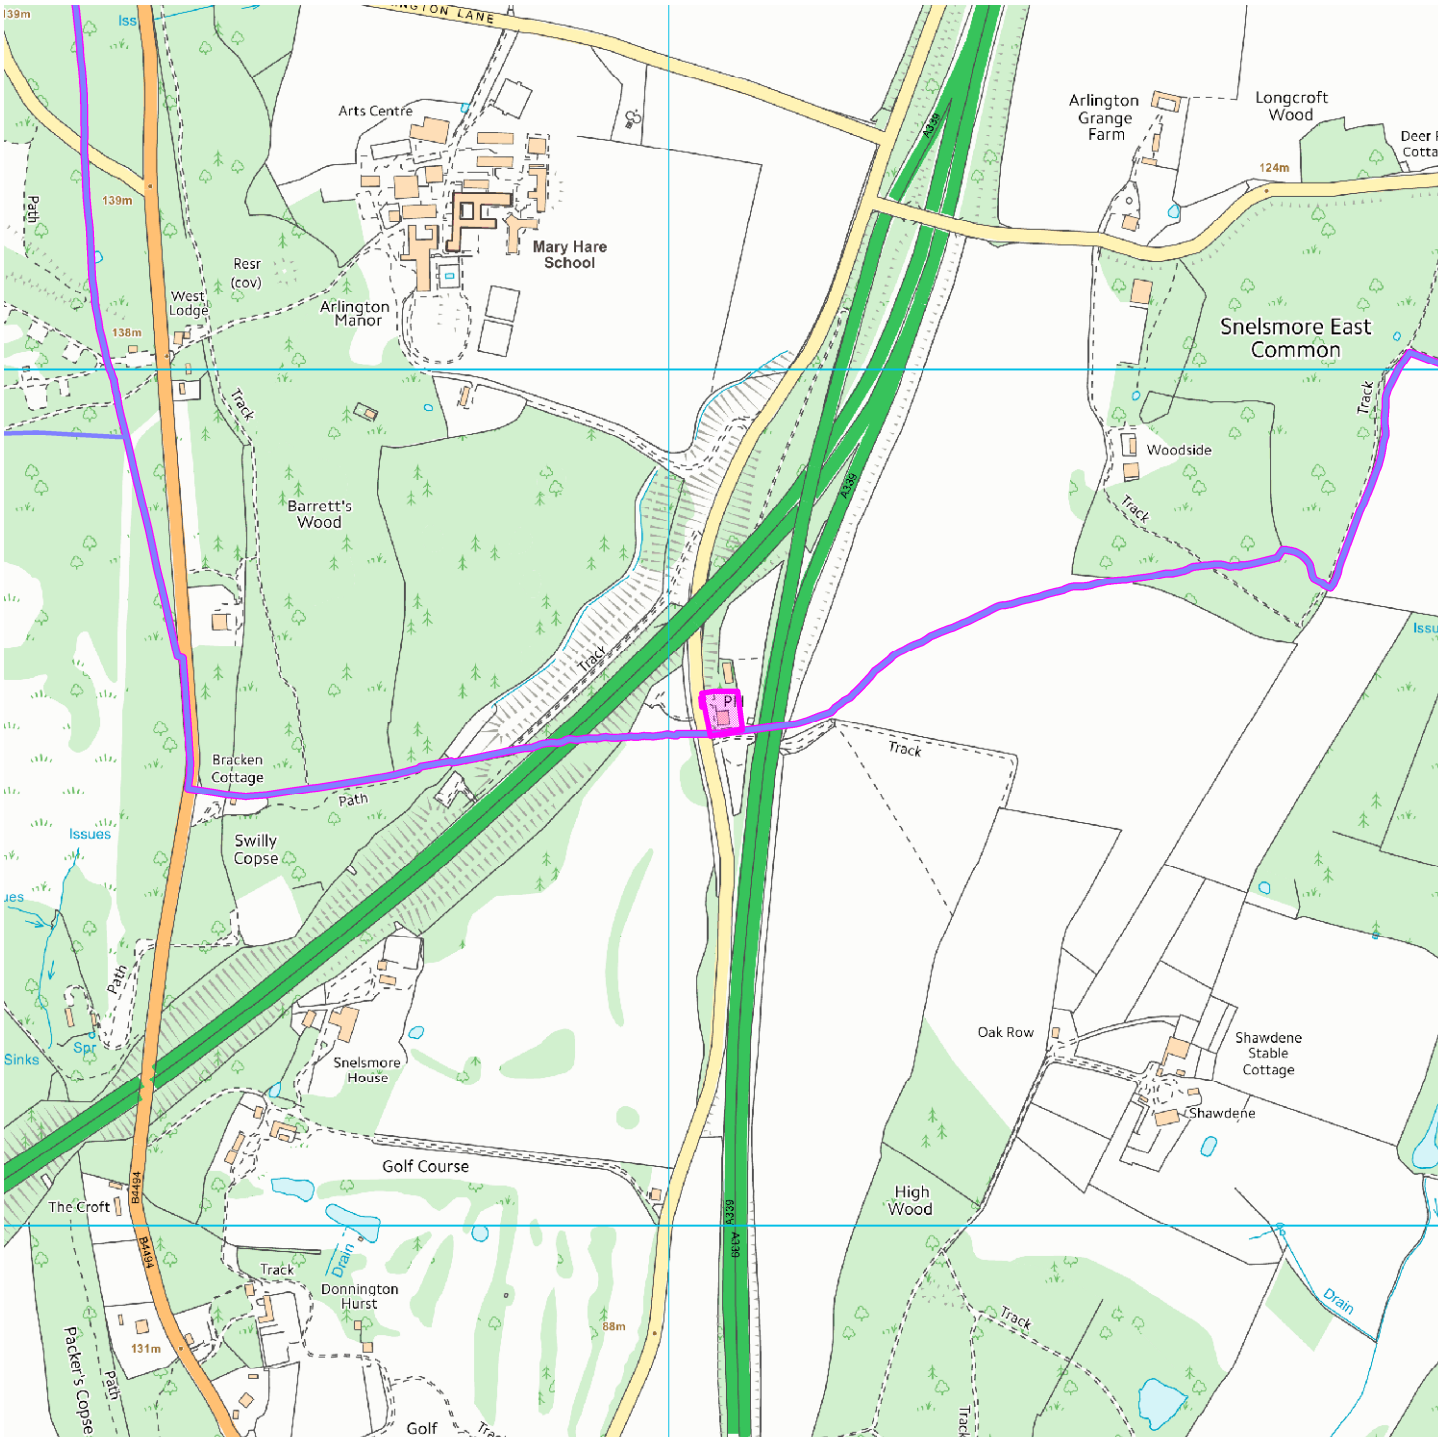

17/00420/FUL

The Fox and Hounds, Oxford Road, Donnington

Map Centre Coordinates :

Scale : 1:8826

Reproduced from the Ordnance Survey map with the permission of the Controller of Her Majesty's Stationery Office © Crown Copyright 2003.

Unauthorised reproduction infringes Crown Copyright and may lead to prosecution or civil proceedings.

Organisation	West Berkshire Council
Department	
Comments	
Date	04 May 2017
SLA Number	0100024151